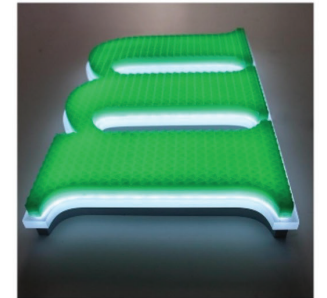

FRONTLIT & SIDELIT LETTERS

FRONTLIT CHANNEL LETTERS

FRONTLIT CHANNEL LETTERS

FRONTLIT & SIDELIT LETTERS

THREE SIDE LUMINOUS LETTERS

PRODUCT

MINI ACRYLIC LETTERS

Front View

Side View

PARAMETER

Material: Acrylic.
 LED: LED Strip.
 Letter Color Optional
 Minimum Stroke Width: 0.4cm
 Single Letter Size: 5cm-100cm
 Single Letter Depth: 1.5cm-6cm
 Technology: -Vinyl, UV Printing, Silk
 Screen Printing,
 - Baking Varnish Painting.