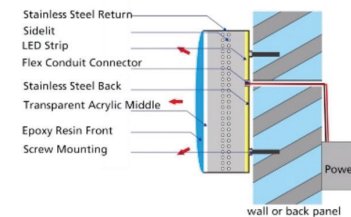

PRODUCT

PRODUCT

EPOXY RESIN CHANNEL LETTERS

PARAMETER

Material: Stainless Steel (SS201 / SS304 / SS316), Liquid Resins.
LED: LED Strip
Letter Color Optional
Minimum Stroke Width: 1cm
Single Letter Size: 10cm-100cm
Single Letter Depth: 3cm-20cm
Technology: - UV Printing.
- Baking Varnish Painting.
- Electroplate Brass, Gold or others.
- Brushed or Mirror SS.

— Epoxy Resin Channel Letters —

Side View