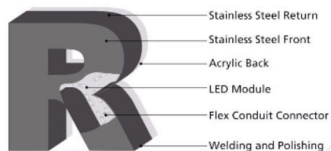

3D INDOOR OUTDOOR SIGNAGE LETTERS

PRODUCT

METAL CHANNEL LETTERS

— Metal Channel Letters —

Front View

Side View

COLOR: PLATING

PARAMETER

Material: Stainless Steel (SS201 / SS304 / SS316).
Letter Color Optional
Minimum Stroke Width: 1cm
Single Letter Size: 5cm-500cm
Single Letter Depth: 1cm-100cm
Technology: - Baking Varnish Painting, or Vintage.
- Electroplate Brass, Gold or others.
- Brushed or Mirror SS.
- Laser Cutting.

COLOR: PAINTING

ACCORDING TO PANTONE COLOR CARD

PRODUCT

PRODUCT BACKLIT CHANNEL LETTERS

Front View

Side View

PARAMETER

Material: Stainless Steel (SS201 / SS304 / SS316), Liquid Resins.
 LED: LED Strip
 Letter Color Optional
 Minimum Stroke Width: 1cm
 Single Letter Size: 10cm-100cm
 Single Letter Depth: 3cm-20cm
 Technology: - UV Printing.
 - Baking Varnish Painting.
 - Electroplate Brass, Gold or others.
 - Brushed or Mirror SS.