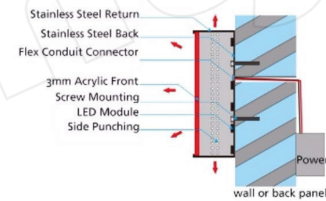

PRODUCT

FRONTLIT CHANNEL LETTERS

PARAMETER

Material: Stainless Steel (SS201 / SS304 / SS316), Acrylic.
LED: Waterproof LED module
Letter Color Optional
Minimum Stroke Width: 1cm
Single Letter Size: 10cm-500cm
Single Letter Depth: 4cm-30cm

Technology: -Vinyl, UV Printing, Silk Screen Printing.
- Baking Varnish Painting or Vintage.
- Electroplate Brass, Gold or others.
- Brushed or Mirror SS.

— Frontlit Channel Letters —

— Frontlit & Sidelit Letters —

Side View

— Frontlit & Backlit Channel Letters —