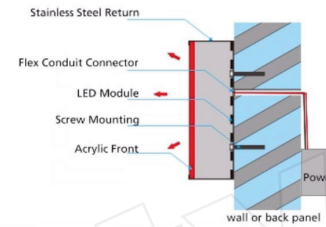

PRODUCT

FRONTLIT CHANNEL LETTERS

PARAMETER

Material: Stainless Steel (SS201 / SS304 / SS316), Acrylic.
LED: Waterproof LED module
Letter Color Optional
Minimum Stroke Width: 1cm
Single Letter Size: 10cm-500cm
Single Letter Depth: 4cm-30cm

Technology: -Vinyl, UV Printing, Silk Screen Printing.
- Baking Varnish Painting or Vintage.
- Electroplate Brass, Gold or others.
- Brushed or Mirror SS.

— Frontlit Channel Letters —

Side View

— Frontlit & Sidelit Letters —

— Frontlit & Backlit Channel Letters —