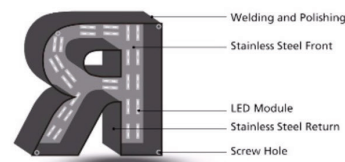

PARAMETER

Material: Stainless Steel (SS201 / SS304 / SS316), Liquid Resins.
LED: LED Strip
Letter Color Optional
Minimum Stroke Width: 1cm
Single Letter Size: 10cm-100cm
Single Letter Depth: 3cm-20cm
Technology: - UV Printing.
- Baking Varnish Painting.
- Electroplate Brass, Gold or others.
- Brushed or Mirror SS.

Back View