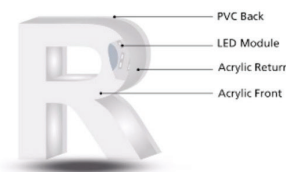

THREE SIDE LUMINOUS LETTERS

PRODUCT

MINI ACRYLIC LETTERS

PARAMETER

Material: Acrylic.
LED: LED Strip.
Letter Color Optional
Minimum Stroke Width: 0.4cm
Single Letter Size: 5cm-100cm
Single Letter Depth: 1.5cm-6cm
Technology: -Vinyl, UV Printing, Silk
Screen Printing,
- Baking Varnish Painting.

Front View