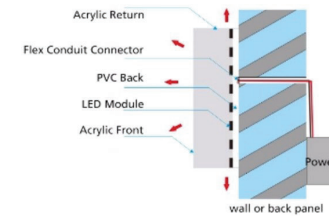

Side View

PARAMETER

Material: Acrylic.
 LED: LED Strip.
 Letter Color Optional
 Minimum Stroke Width: 0.4cm
 Single Letter Size: 5cm-100cm
 Single Letter Depth: 1.5cm-6cm
 Technology: -Vinyl, UV Printing, Silk
 Screen Printing,
 - Baking Varnish Painting.

Front View

Side View

PRODUCT

PRODUCT

EPOXY RESIN CHANNEL LETTERS

Front View

Side View

PARAMETER