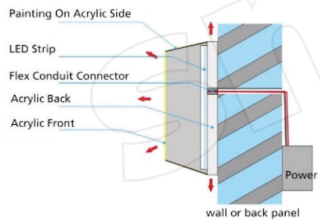

FRONTLIT & SIDELIT LETTERS

FRONTLIT CHANNEL LETTERS

FRONTLIT CHANNEL LETTERS

FRONTLIT & SIDELIT LETTERS

THREE SIDE LUMINOUS LETTERS

PRODUCT

MINI ACRYLIC LETTERS

Front View

Side View

PARAMETER

Material: Acrylic.
 LED: LED Strip.
 Letter Color Optional
 Minimum Stroke Width: 0.4cm
 Single Letter Size: 5cm-100cm
 Single Letter Depth: 1.5cm-6cm
 Technology: -Vinyl, UV Printing, Silk
 Screen Printing,
 - Baking Varnish Painting.