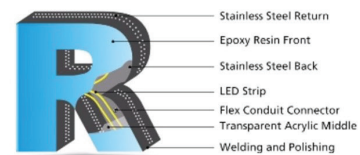

— Epoxy Resin Channel Letters —

Front View