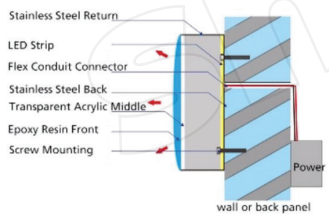

Side View

PARAMETER

Material: Acrylic.
 LED: LED Strip.
 Letter Color Optional
 Minimum Stroke Width: 0.4cm
 Single Letter Size: 5cm-100cm
 Single Letter Depth: 1.5cm-6cm
 Technology: -Vinyl, UV Printing, Silk
 Screen Printing,
 - Baking Varnish Painting.

Front View

Side View

PRODUCT

PRODUCT

EPOXY RESIN CHANNEL LETTERS

Front View

Side View

PARAMETER

Material: Stainless Steel (SS201 / SS304 / SS316), Liquid Resins.
 LED: LED Strip
 Letter Color Optional
 Minimum Stroke Width: 1cm
 Single Letter Size: 10cm-100cm
 Single Letter Depth: 3cm-20cm
 Technology: - UV Printing.
 - Baking Varnish Painting.
 - Electroplate Brass, Gold or others.
 - Brushed or Mirror SS.