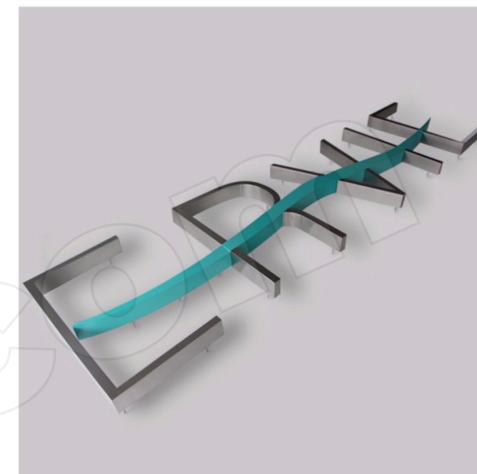

3D INDOOR OUTDOOR SIGNAGE LETTERS

PRODUCT

METAL CHANNEL LETTERS

— Metal Channel Letters —

Front View

Side View

COLOR: PLATING

PARAMETER

Material: Stainless Steel (SS201 / SS304 / SS316).
Letter Color Optional
Minimum Stroke Width: 1cm
Single Letter Size: 5cm-500cm
Single Letter Depth: 1cm-100cm
Technology: - Baking Varnish Painting, or Vintage.
- Electroplate Brass, Gold or others.
- Brushed or Mirror SS.
- Laser Cutting.

COLOR: PAINTING

ACCORDING TO PANTONE COLOR CARD

PRODUCT

PRODUCT BACKLIT CHANNEL LETTERS

Front View

Side View

PARAMETER

Material: Stainless Steel (SS201 / SS304 / SS316), Liquid Resins.
 LED: LED Strip
 Letter Color Optional
 Minimum Stroke Width: 1cm
 Single Letter Size: 10cm-100cm
 Single Letter Depth: 3cm-20cm
 Technology: - UV Printing.
 - Baking Varnish Painting.
 - Electroplate Brass, Gold or others.
 - Brushed or Mirror SS.

— Backlit Letter Sign Without Acrylic —

Back View

Side View

PRODUCT

FRONTLIT CHANNEL LETTERS

PARAMETER

Material: Stainless Steel (SS201 / SS304 / SS316), Acrylic.
 LED: Waterproof LED module
 Letter Color Optional
 Minimum Stroke Width: 1cm
 Single Letter Size: 10cm-500cm
 Single Letter Depth: 4cm-30cm