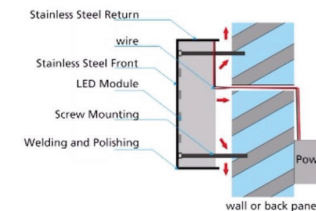

Material: Stainless Steel (SS201 / SS304 / SS316).
Letter Color Optional
Minimum Stroke Width: 1cm
Single Letter Size: 5cm-500cm
Single Letter Depth: 1cm-100cm
Technology: - Baking Varnish Painting, or Vintage.
- Electroplate Brass, Gold or others.
- Brushed or Mirror SS.
- Laser Cutting.

COLOR: PAINTING

ACCORDING TO PANTONE COLOR CARD

PRODUCT

PRODUCT BACKLIT CHANNEL LETTERS

Front View

Side View

PARAMETER

Material: Stainless Steel (SS201 / SS304 / SS316), Liquid Resins.
 LED: LED Strip
 Letter Color Optional
 Minimum Stroke Width: 1cm
 Single Letter Size: 10cm-100cm
 Single Letter Depth: 3cm-20cm
 Technology: - UV Printing.
 - Baking Varnish Painting.
 - Electroplate Brass, Gold or others.
 - Brushed or Mirror SS.

— Backlit Letter Sign Without Acrylic —

Back View

Side View

PRODUCT

FRONTLIT CHANNEL LETTERS

PARAMETER

Material: Stainless Steel (SS201 / SS304 / SS316), Acrylic.
 LED: Waterproof LED module
 Letter Color Optional
 Minimum Stroke Width: 1cm
 Single Letter Size: 10cm-500cm
 Single Letter Depth: 4cm-30cm