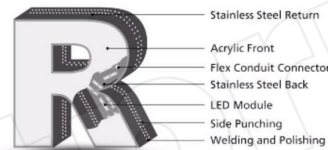

— Frontlit & Sidelit Letters —

Front View