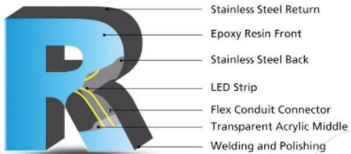

Front View

Side View

PRODUCT

PRODUCT

EPOXY RESIN CHANNEL LETTERS

Front View

Side View

PARAMETER