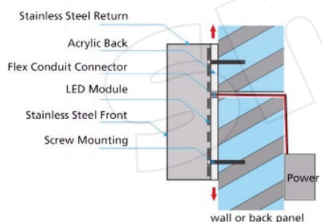

Material: Stainless Steel (SS201 / SS304 / SS316).
Letter Color Optional
Minimum Stroke Width: 1cm
Single Letter Size: 5cm-500cm
Single Letter Depth: 1cm-100cm
Technology: - Baking Varnish Painting, or Vintage.
- Electroplate Brass, Gold or others.
- Brushed or Mirror SS.
- Laser Cutting.

COLOR: PAINTING

ACCORDING TO PANTONE COLOR CARD

PRODUCT

PRODUCT BACKLIT CHANNEL LETTERS

Front View

Side View

PARAMETER

Material: Stainless Steel (SS201 / SS304 / SS316), Liquid Resins.
 LED: LED Strip
 Letter Color Optional
 Minimum Stroke Width: 1cm
 Single Letter Size: 10cm-100cm
 Single Letter Depth: 3cm-20cm
 Technology: - UV Printing.
 - Baking Varnish Painting.
 - Electroplate Brass, Gold or others.
 - Brushed or Mirror SS.

— Backlit Letter Sign Without Acrylic —

Back View

Side View

PRODUCT

FRONTLIT CHANNEL LETTERS

PARAMETER

Material: Stainless Steel (SS201 / SS304 / SS316), Acrylic.
 LED: Waterproof LED module
 Letter Color Optional
 Minimum Stroke Width: 1cm
 Single Letter Size: 10cm-500cm
 Single Letter Depth: 4cm-30cm