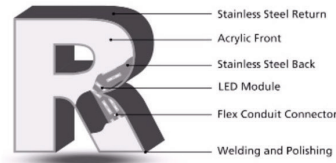

— Frontlit Channel Letters —

Front View