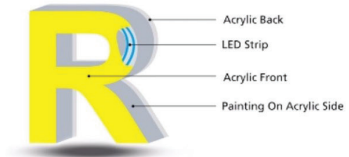

FRONTLIT CHANNEL LETTERS

FRONTLIT CHANNEL LETTERS

FRONTLIT CHANNEL LETTERS

FRONTLIT CHANNEL LETTERS

FRONTLIT & SIDELIT LETTERS

FRONTLIT & BACKLIT CHANNEL LETTERS

FRONTLIT CHANNEL LETTERS

FRONTLIT CHANNEL LETTERS

FRONTLIT & SIDELIT LETTERS

FRONTLIT CHANNEL LETTERS

FRONTLIT CHANNEL LETTERS

FRONTLIT & SIDELIT LETTERS

THREE SIDE LUMINOUS LETTERS

PRODUCT

MINI ACRYLIC LETTERS

Front View

Side View

PARAMETER

Material: Acrylic.
 LED: LED Strip.
 Letter Color Optional
 Minimum Stroke Width: 0.4cm
 Single Letter Size: 5cm-100cm
 Single Letter Depth: 1.5cm-6cm
 Technology: -Vinyl, UV Printing, Silk
 Screen Printing,
 - Baking Varnish Painting.