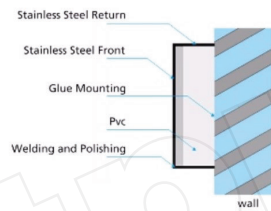

3D INDOOR OUTDOOR SIGNAGE LETTERS

PRODUCT

METAL CHANNEL LETTERS

— Metal Channel Letters —

Front View

Side View

COLOR: PLATING

PARAMETER

Material: Stainless Steel (SS201 / SS304 / SS316).
Letter Color Optional
Minimum Stroke Width: 1cm
Single Letter Size: 5cm-500cm
Single Letter Depth: 1cm-100cm
Technology: - Baking Varnish Painting, or Vintage.
- Electroplate Brass, Gold or others.
- Brushed or Mirror SS.
- Laser Cutting.

COLOR: PAINTING

ACCORDING TO PANTONE COLOR CARD

PRODUCT

PRODUCT BACKLIT CHANNEL LETTERS

Front View

Side View

PARAMETER

Material: Stainless Steel (SS201 / SS304 / SS316), Liquid Resins.
 LED: LED Strip
 Letter Color Optional
 Minimum Stroke Width: 1cm
 Single Letter Size: 10cm-100cm
 Single Letter Depth: 3cm-20cm
 Technology: - UV Printing.
 - Baking Varnish Painting.
 - Electroplate Brass, Gold or others.
 - Brushed or Mirror SS.

Material: Stainless Steel (SS201 / SS304 / SS316), Liquid Resins.
 LED: LED Strip
 Letter Color Optional
 Minimum Stroke Width: 1cm
 Single Letter Size: 10cm-100cm
 Single Letter Depth: 3cm-20cm
 Technology: - UV Printing.
 - Baking Varnish Painting.
 - Electroplate Brass, Gold or others.
 - Brushed or Mirror SS.